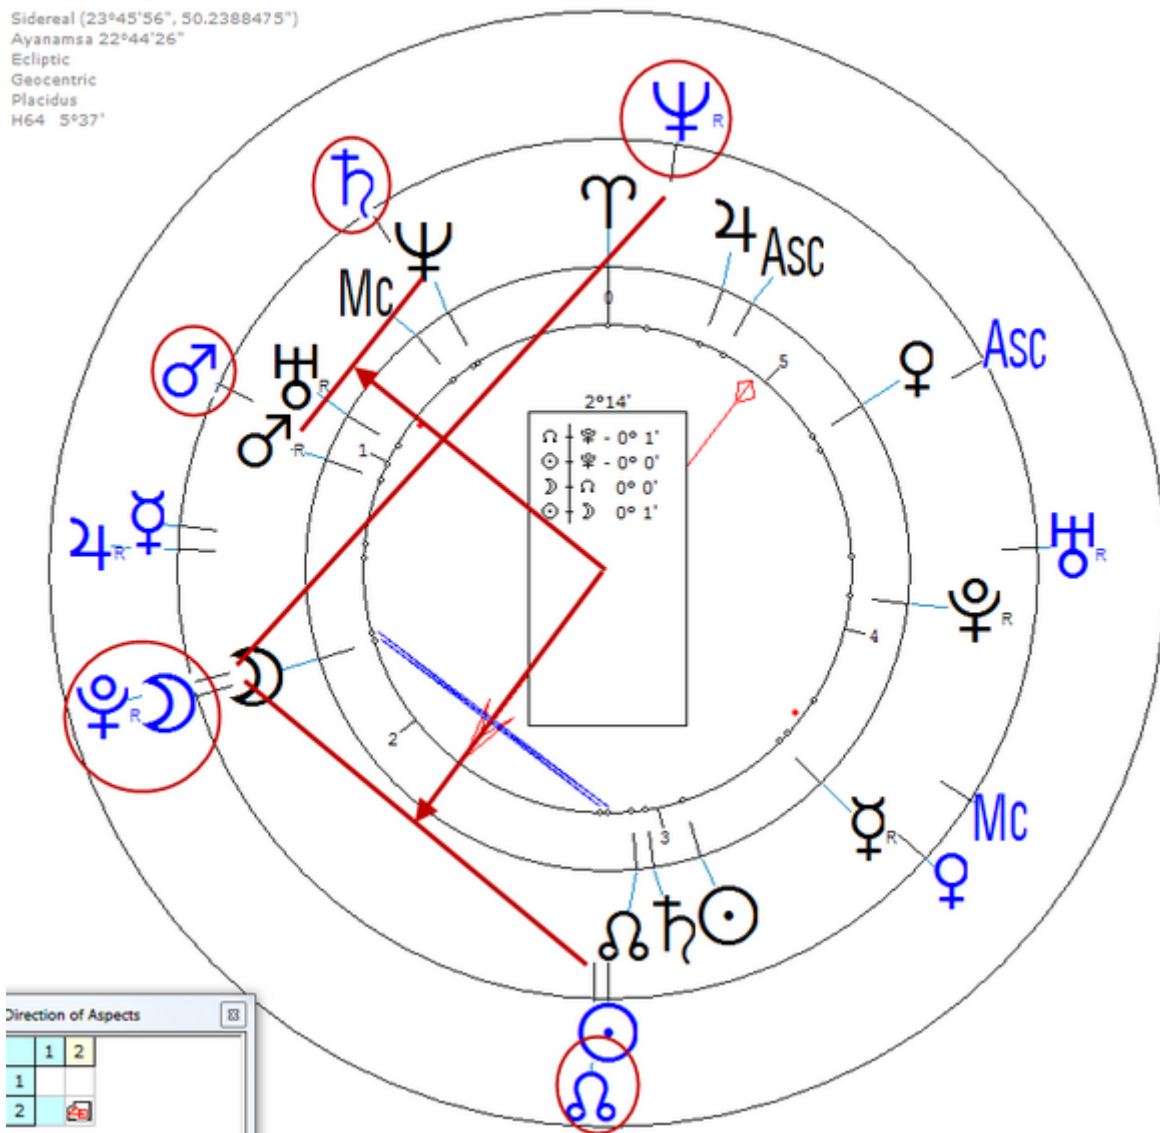

Von Brauchitsch, Eberhard

28 November 1926 at 06:00 (= 06:00 AM)Berlin-Lankwitz, Germany,
52n26, 13e21

German industrial manager.

<https://www.astro.com/astro-databank/Von_Brauchitsch,_Eberhard>

Death by Suicide 7 September 2010 in Zürich (Died by requested
euthanasia, following long illness)

Lunar Return (Harmonic 64)

Lunar ♀/♁ = Lunar ♂/♄ = Lunar ♀/♁ (euthanasia-murder)

Von Brauchitsch, Eberhard

28 November 1926 Sun 6:00 (GMT+1) 52n29 13e21
Berlin, Germany

Sidereal (23°45'56", 50.2388475")

Ayanamsa 22°44'26"

Ecliptic

Geocentric

Placidus

H64 5°37'